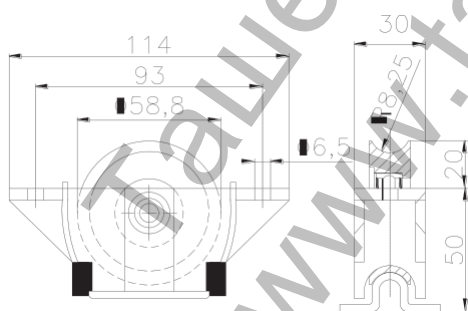

Ролка Estebro® за плъзгащи се врати в кутия с алуминиев цвят ф 60x16 мм, неръждаема стомана AISI 303, завинтване

Ташев-Галвинг ООД
www.tashev-galving.com

Semi-embed wheel Ø 60 mm

Family: Wheels for aluminium

Material: Wheel of 11SMn30 steel, box of aluminium **Finish:** Wheel in zinc-plated degree 3, lacqued box **Maximum weight supported*:** 300 kg

Description: Wheel with box and bearing 6201 2RS. It is used in aluminum sliding doors to allow their displacement over the guide. Its installation consists in fixing the box to the door's base with two M6 screws.

Better resistance to the corrosion, screws with anticorrosion treatment (Geomet) for a good compatibility with aluminum.

For profiles which inner width is more than 30 mm.

***In perfect conditions of installation, usage and maintenance.**